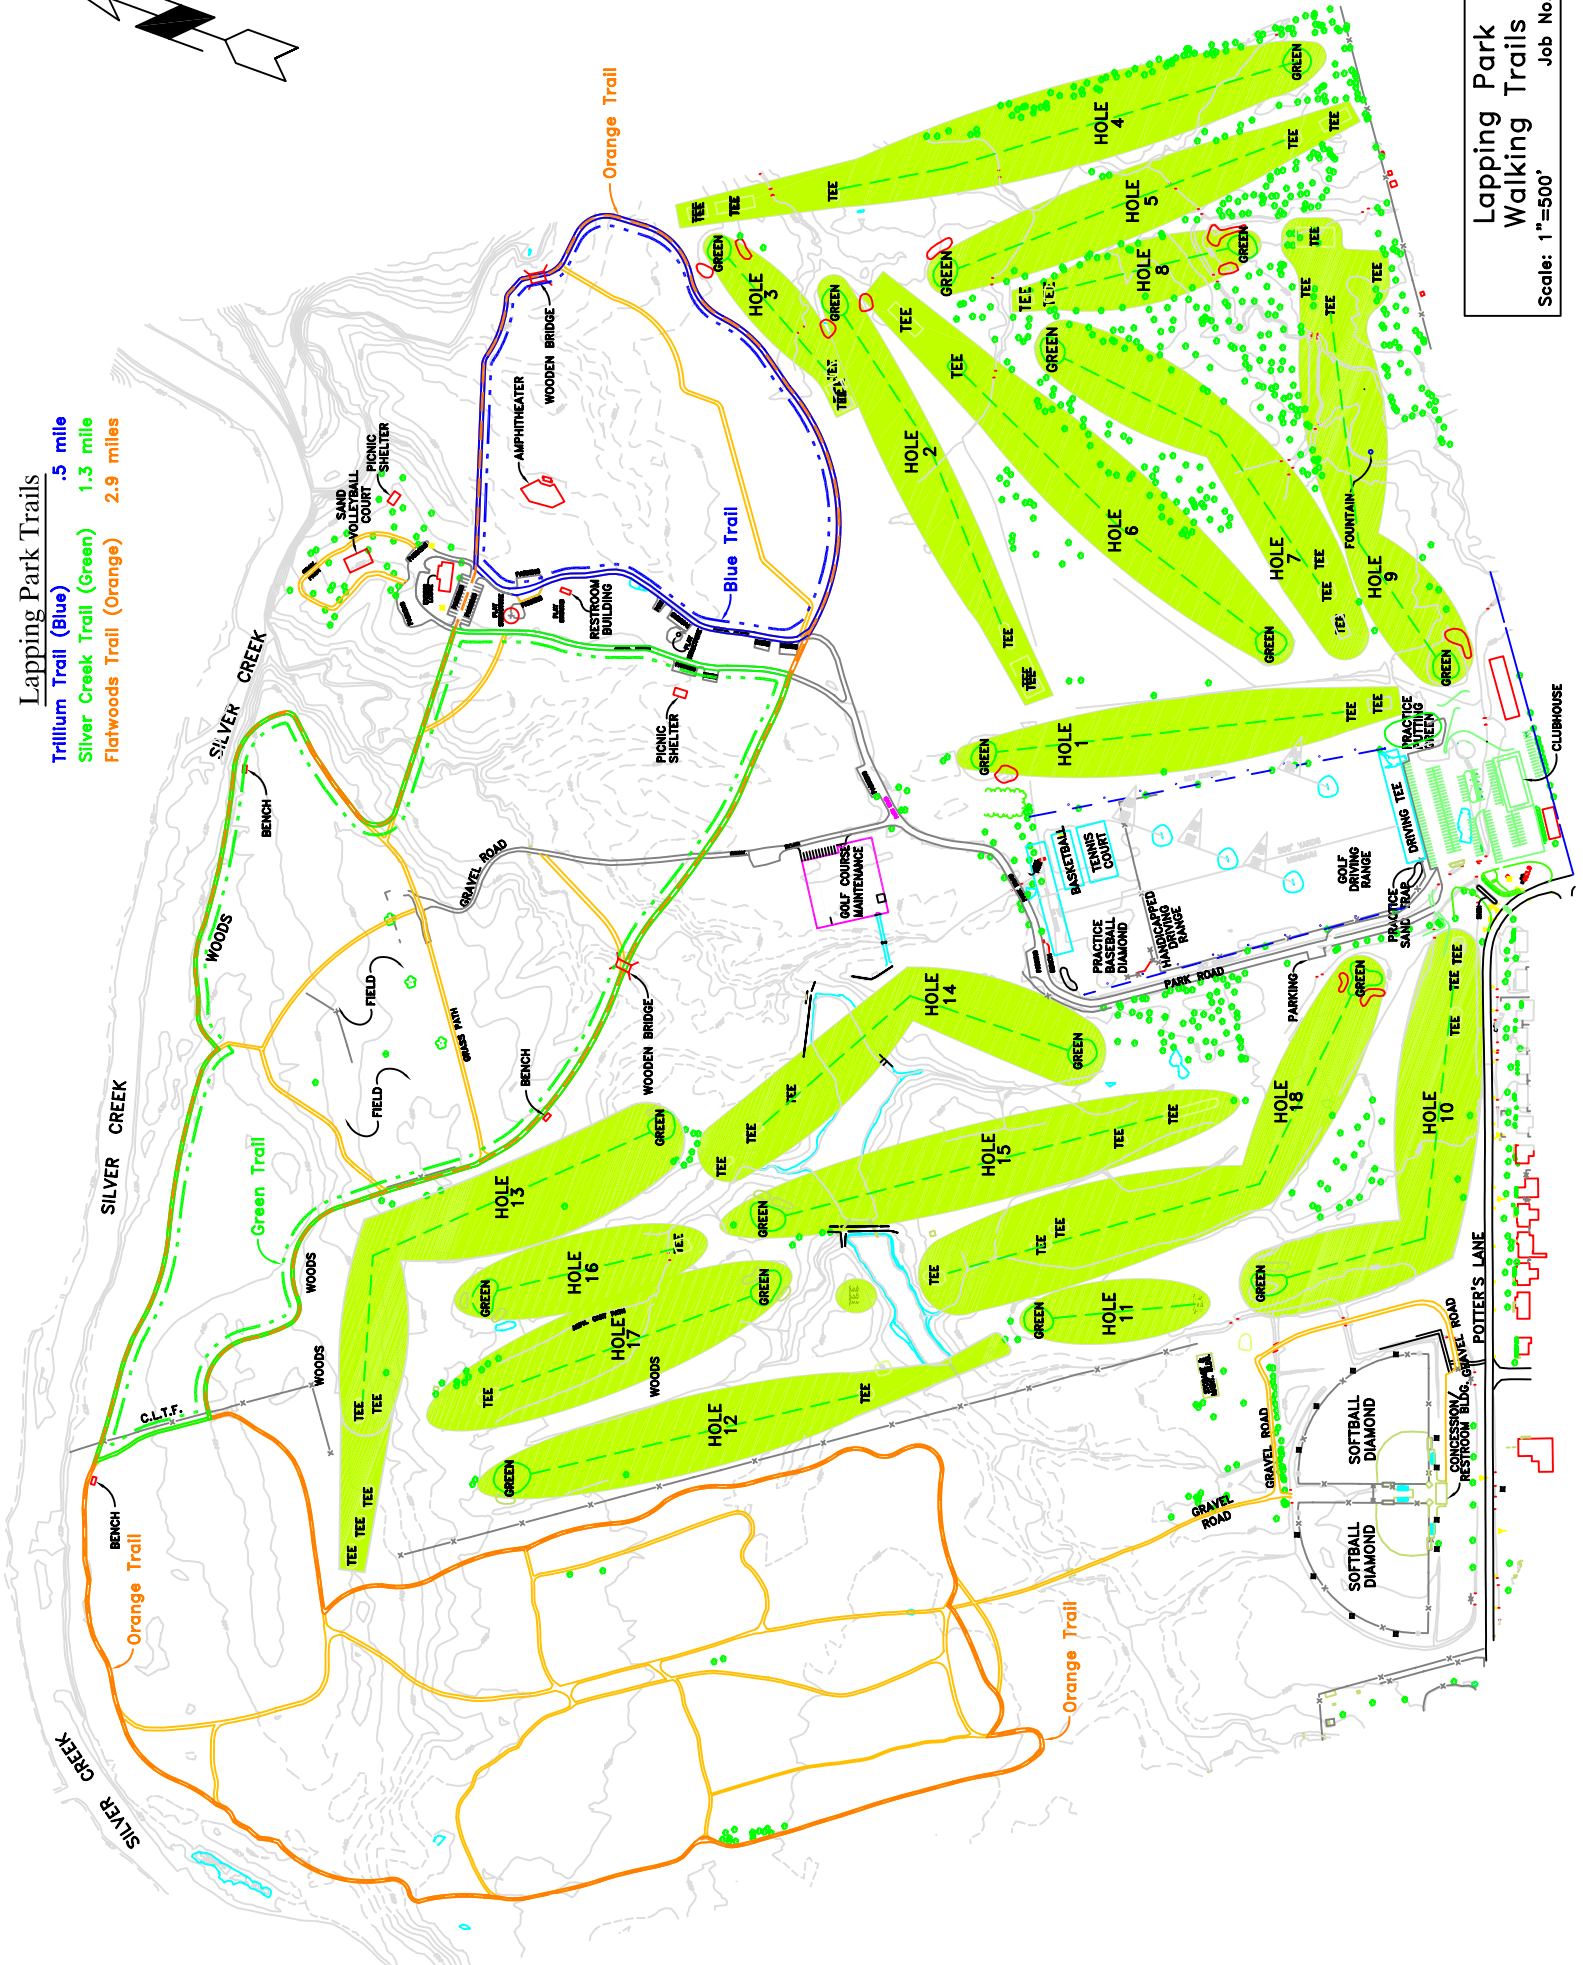

Lapping Park Trails

- Trillium Trail (Blue) .5 mile
- Silver Creek Trail (Green) 1.3 mile
- Flatwoods Trail (Orange) 2.9 miles

Lapping Park
Walking Trails
Scale: 1"=500'
Job No. 0648